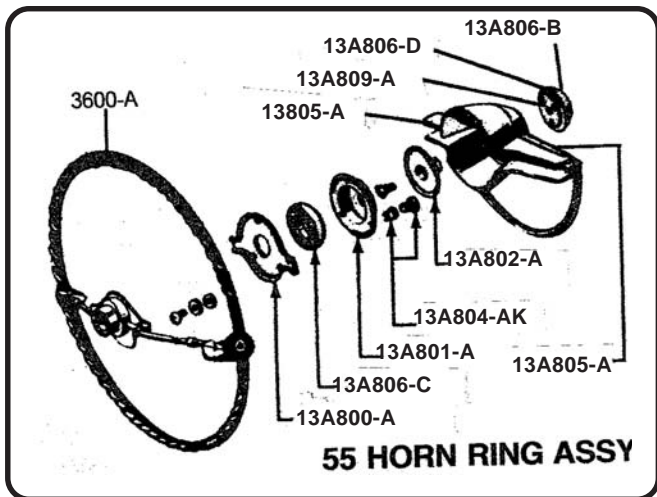

- K-117-A Kit license lamp assy to car 55/56 1.00
- 13560-A Body rear license lamp 55/56 34.60
- 13560-B Body rear license lamp 57 25.15
- 13560-C Wire license light 2-blk PVC wires 55 6.95
- 13560-D Wire license light 2-blk PVC wires 56 9.95
for 56 see also 14415-A
- 13564-A Lens rear license lamp glass 55/56 14.60
- 13564-B Lens rear license lamp 57 14.25
- 13566 Retainer rear license lamp 57 18.85
- 13568-A Gasket rear license lens 55/56 1.58
- 13568-B Gasket rear license lens 57 1.58
- 13596 License plate holder rear 55 3pc 9.95
- 13668 Gasket license light to lamp body 57 0.65
- 13713 Switch map lamp in hinge pillar 6.20

- 13715-A Shift lamp wire 55 (new) 4.50
- 13715-B Shift lamp wire 56/57 (new) 4.90
- 13753 Nut wiper control & blower switch 55/56 12.95
- 13754 Bracket assy map light used Call
- 13754-A Switch dash light w/leads & rivets 8.95
- 13761 Lens dash map lamp 4.15
- 13765 Housing map light chrome 19.95
- 13796-S Socket & wire map light 6.95
- 13A799-A Kit horn ring 55 all parts needed to complete
your horn ring M/S 189.95
- 13A799-B Kit horn ring 55 all parts needed to complete
your horn ring P/S 189.95
- 13A800-A Plate attaching horn ring 55 19.95
- 13A800-B Plate attaching horn ring 56/57 15.95
- 13A801-A Contact plate horn ring 55 19.95
- 13A801-B Contct plate horn ring 56/57 15.95
- 13A802-A Spacer plate horn ring 55 19.95
- 13A803-A Ribber trim plate w/gasket horn ring 55 29.95
- 13A804-A Medallion retaining plate lower 55 14.95
- 13A804-AK Screw & grommet kit horn ring 55 9.95
- 13A804-BK Screw & grommet kit horn ring 56/57 9.95