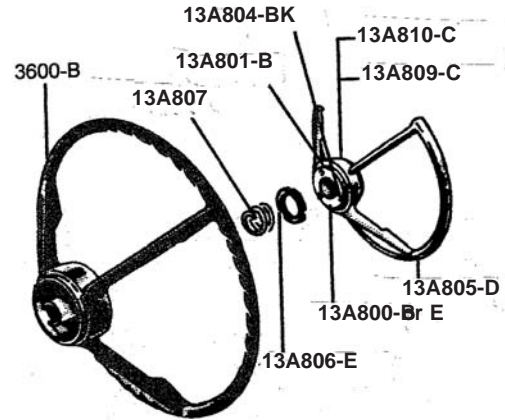

56/57 HORN RING ASSY.

- 13805 Horn ring NOS or used 55/57 ..... Call
- 13805-A Horn ring 55 repro of orig chrome 349.00
- 13805-D Horn ring 56/57 Repro casting manual 262.65
- 13805-E Horn ring 56/57 repro casting power 262.65
- 13A805-A Clear plastic horn ring 55 ..... 19.95